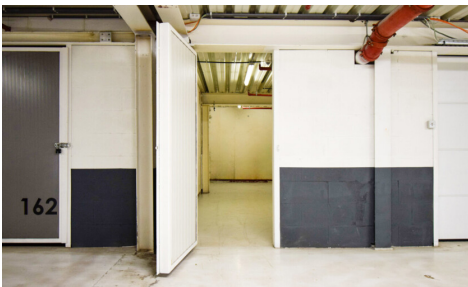

FOR RENT - WAREHOUSE

9150 Kruibeke

€ 130

Ref. 7578426

Availability: immediately

Surf. Living: 10m²

DESCRIPTION

FINANCIAL